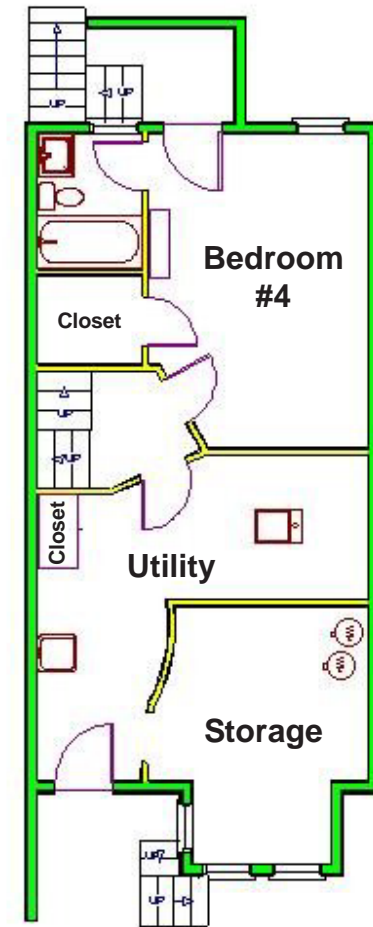

Layout for 1769 Church Street, NW Washington, DC 20036

*Layout meant for illustrative purposes only
and is not a guarantee of actual layout

HOMES
with Casey

Third Level

Second Level

Main Level

Lower Level