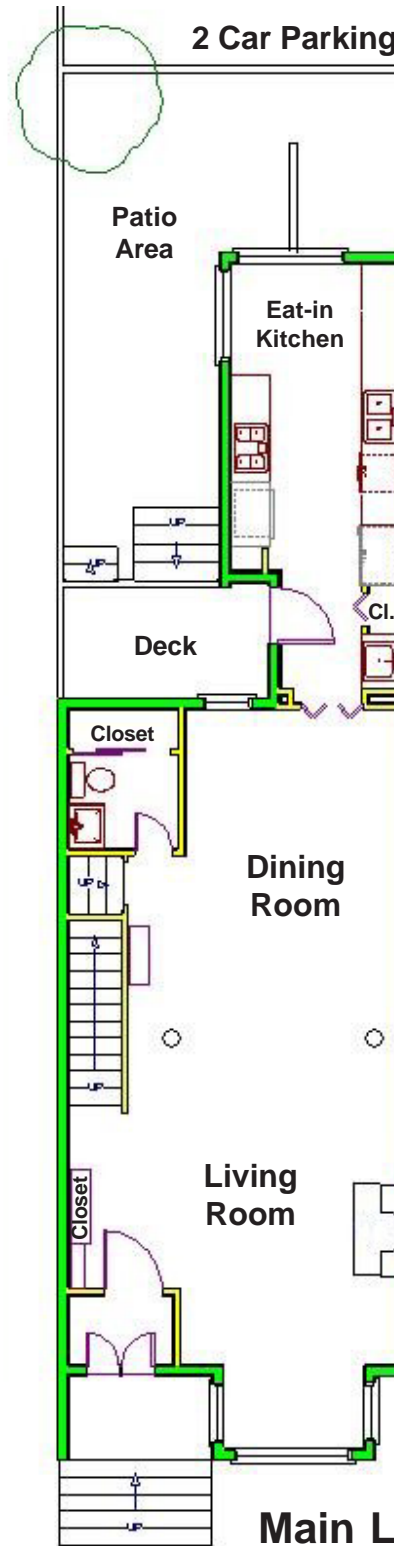

Layout for 1769 Church Street, NW Washington, DC 20036

*Layout meant for illustrative purposes only
and is not a guarantee of actual layout

HOMES
with Casey

Third Level

Second Level

Main Level

Lower Level