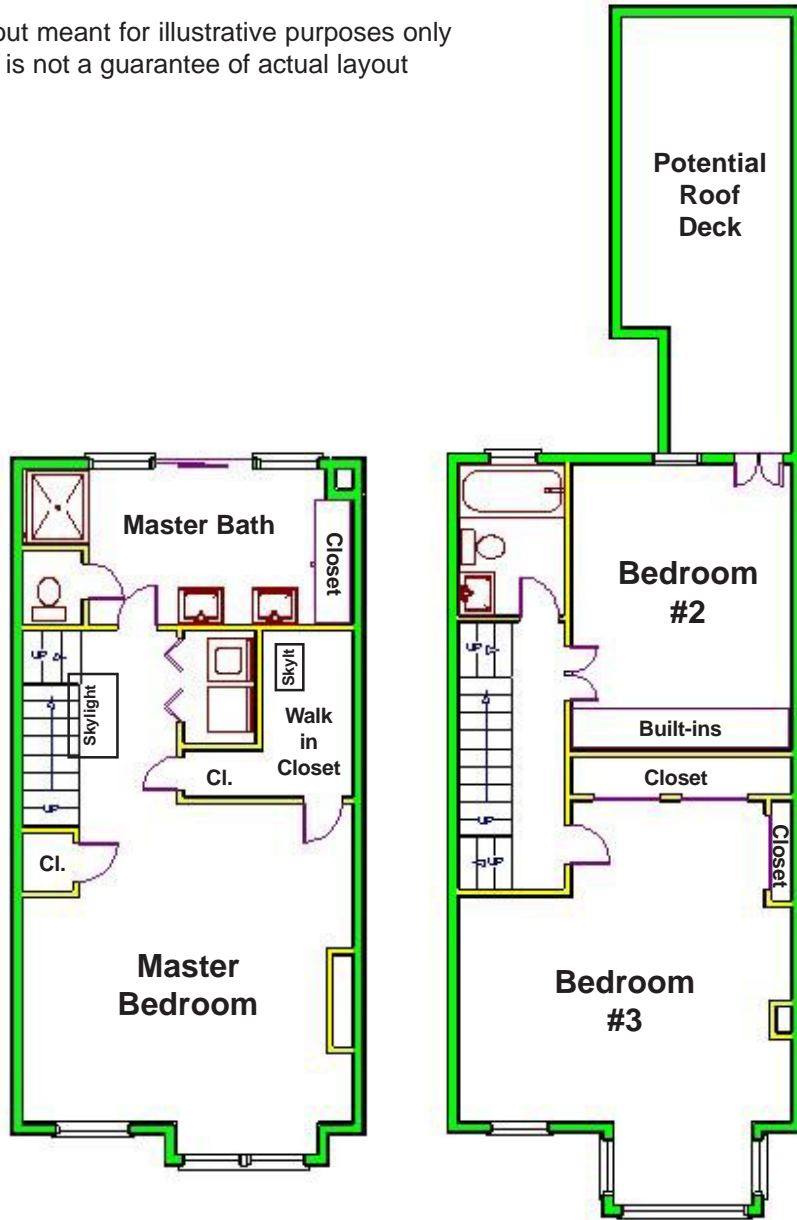

Layout for 1769 Church Street, NW Washington, DC 20036

*Layout meant for illustrative purposes only
and is not a guarantee of actual layout

HOMES
with Casey

Third Level

Second Level

Main Level

Lower Level