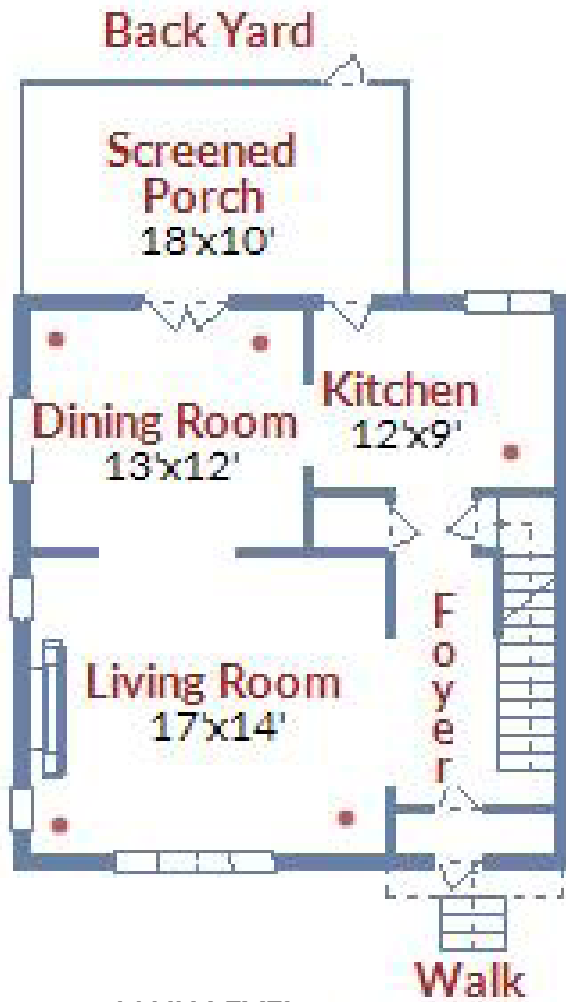

# COMPASS

3BD | 3BA | APPROX 2,106 SQ FT

MAIN LEVEL

UPPER LEVEL

LOWER LEVEL

compass.com

**Casey Aboulafia**  
Vice President, GRI, Green, ABR, SRS, CIPS  
Realtor® DC / MD / VA  
202.780.5885  
202.386.6330  
casey@homeswithcasey.com